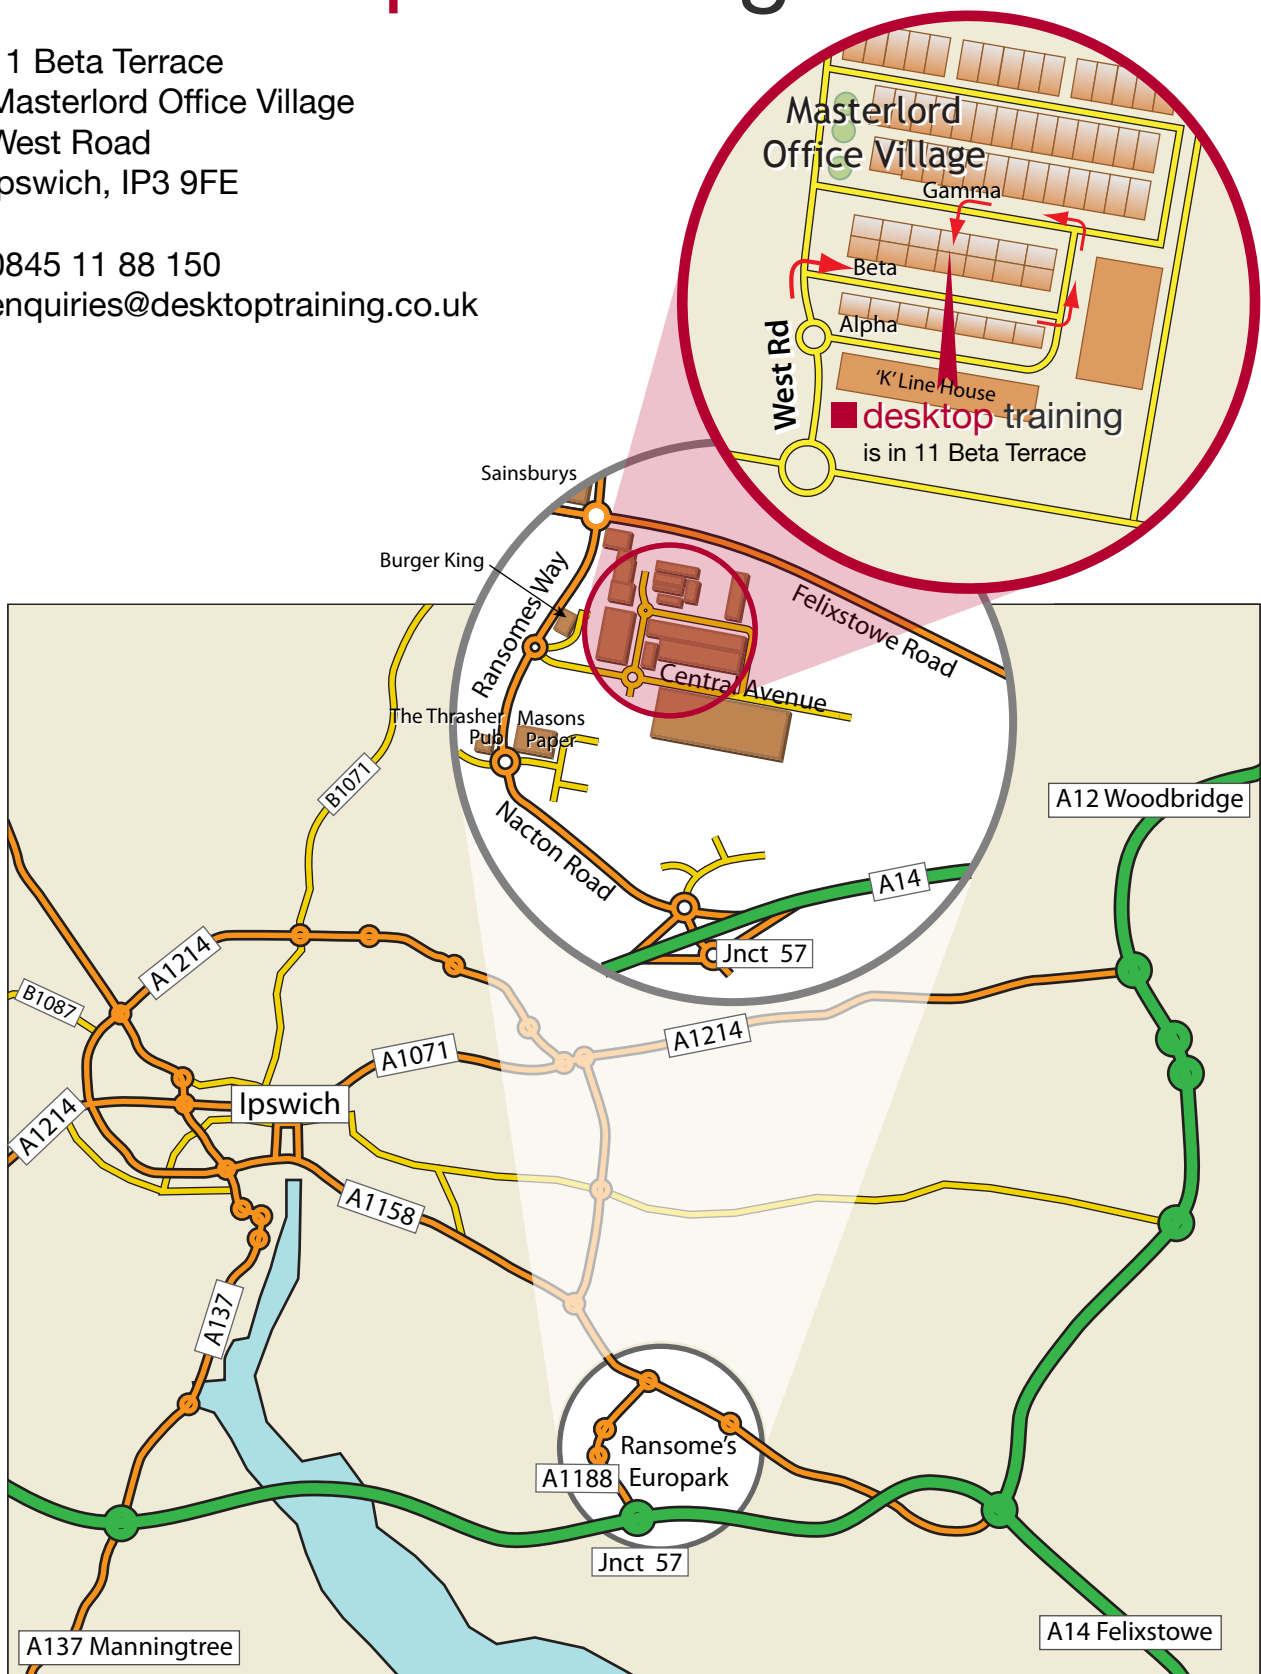

# ■ desktop training

11 Beta Terrace  
Masterlord Office Village  
West Road  
Ipswich, IP3 9FE

0845 11 88 150  
enquiries@desktoptraining.co.uk

- Leave the A14 at junction 57 (signed Ransomes Europark) onto the A1189 (Nacton Road).
- Continue along Nacton Road to the first roundabout.
- DO NOT ENTER THE MAIN RANSOMES EUROPARK ENTRANCE! Instead, take the third exit onto Ransomes Way.
- Continue ahead, and at the roundabout (with Burger King on the corner), turn right into Ransomes Europark.
- Continue along Central Avenue to the first roundabout and turn left into West Road.
- At the mini roundabout, go straight over into Masterlord Office Village.
- Beta Terrace is located on the right hand side, behind Alpha Terrace. We are on the northern side of Beta Terrace, facing Gamma Terrace.